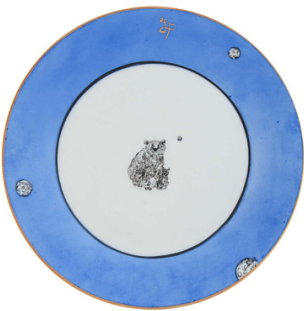

Ø 27

PEGASUS DINNER PLATE

Ø 27

MUSCA DINNER PLATE

Ø 27

CHAMALEON DINNER PLATE

Ø 27

CANIS DINNER PLATE

Ø 27

LEPUS DINNER PLATE

Ø 27

LACERTA DINNER PLATE

Ø 27

MONOCEROS DINNER PLATE

Ø 27

COLUMBA DINNER PLATE

Ø 27

URSA DINNER PLATE

Ø 27

LUPUS DINNER PLATE

Ø 27

PHOENIX DINNER PLATE

Ø 27

FIRMAMENT SET