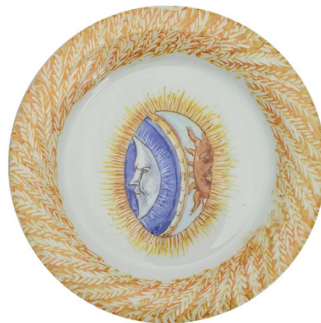

MAN CUP

Ø 13

ANGEL EGG PLATE

Ø 17

MAN EGG PLATE

Ø 17

SNAKE EGG CUP

Ø 13

PINE EGG CUP

Ø 13

SNAKE EGG PLATE

Ø 17

PINE EGG PLATE

Ø 17

EYE EGG CUP

Ø 13

MOON AND SUN EGG CUP

Ø 13

EYE EGG PLATE

Ø 17

MOON AND SUN EGG PLATE

Ø 17

**EGG
COLLECTION**

BAT EGG CUP